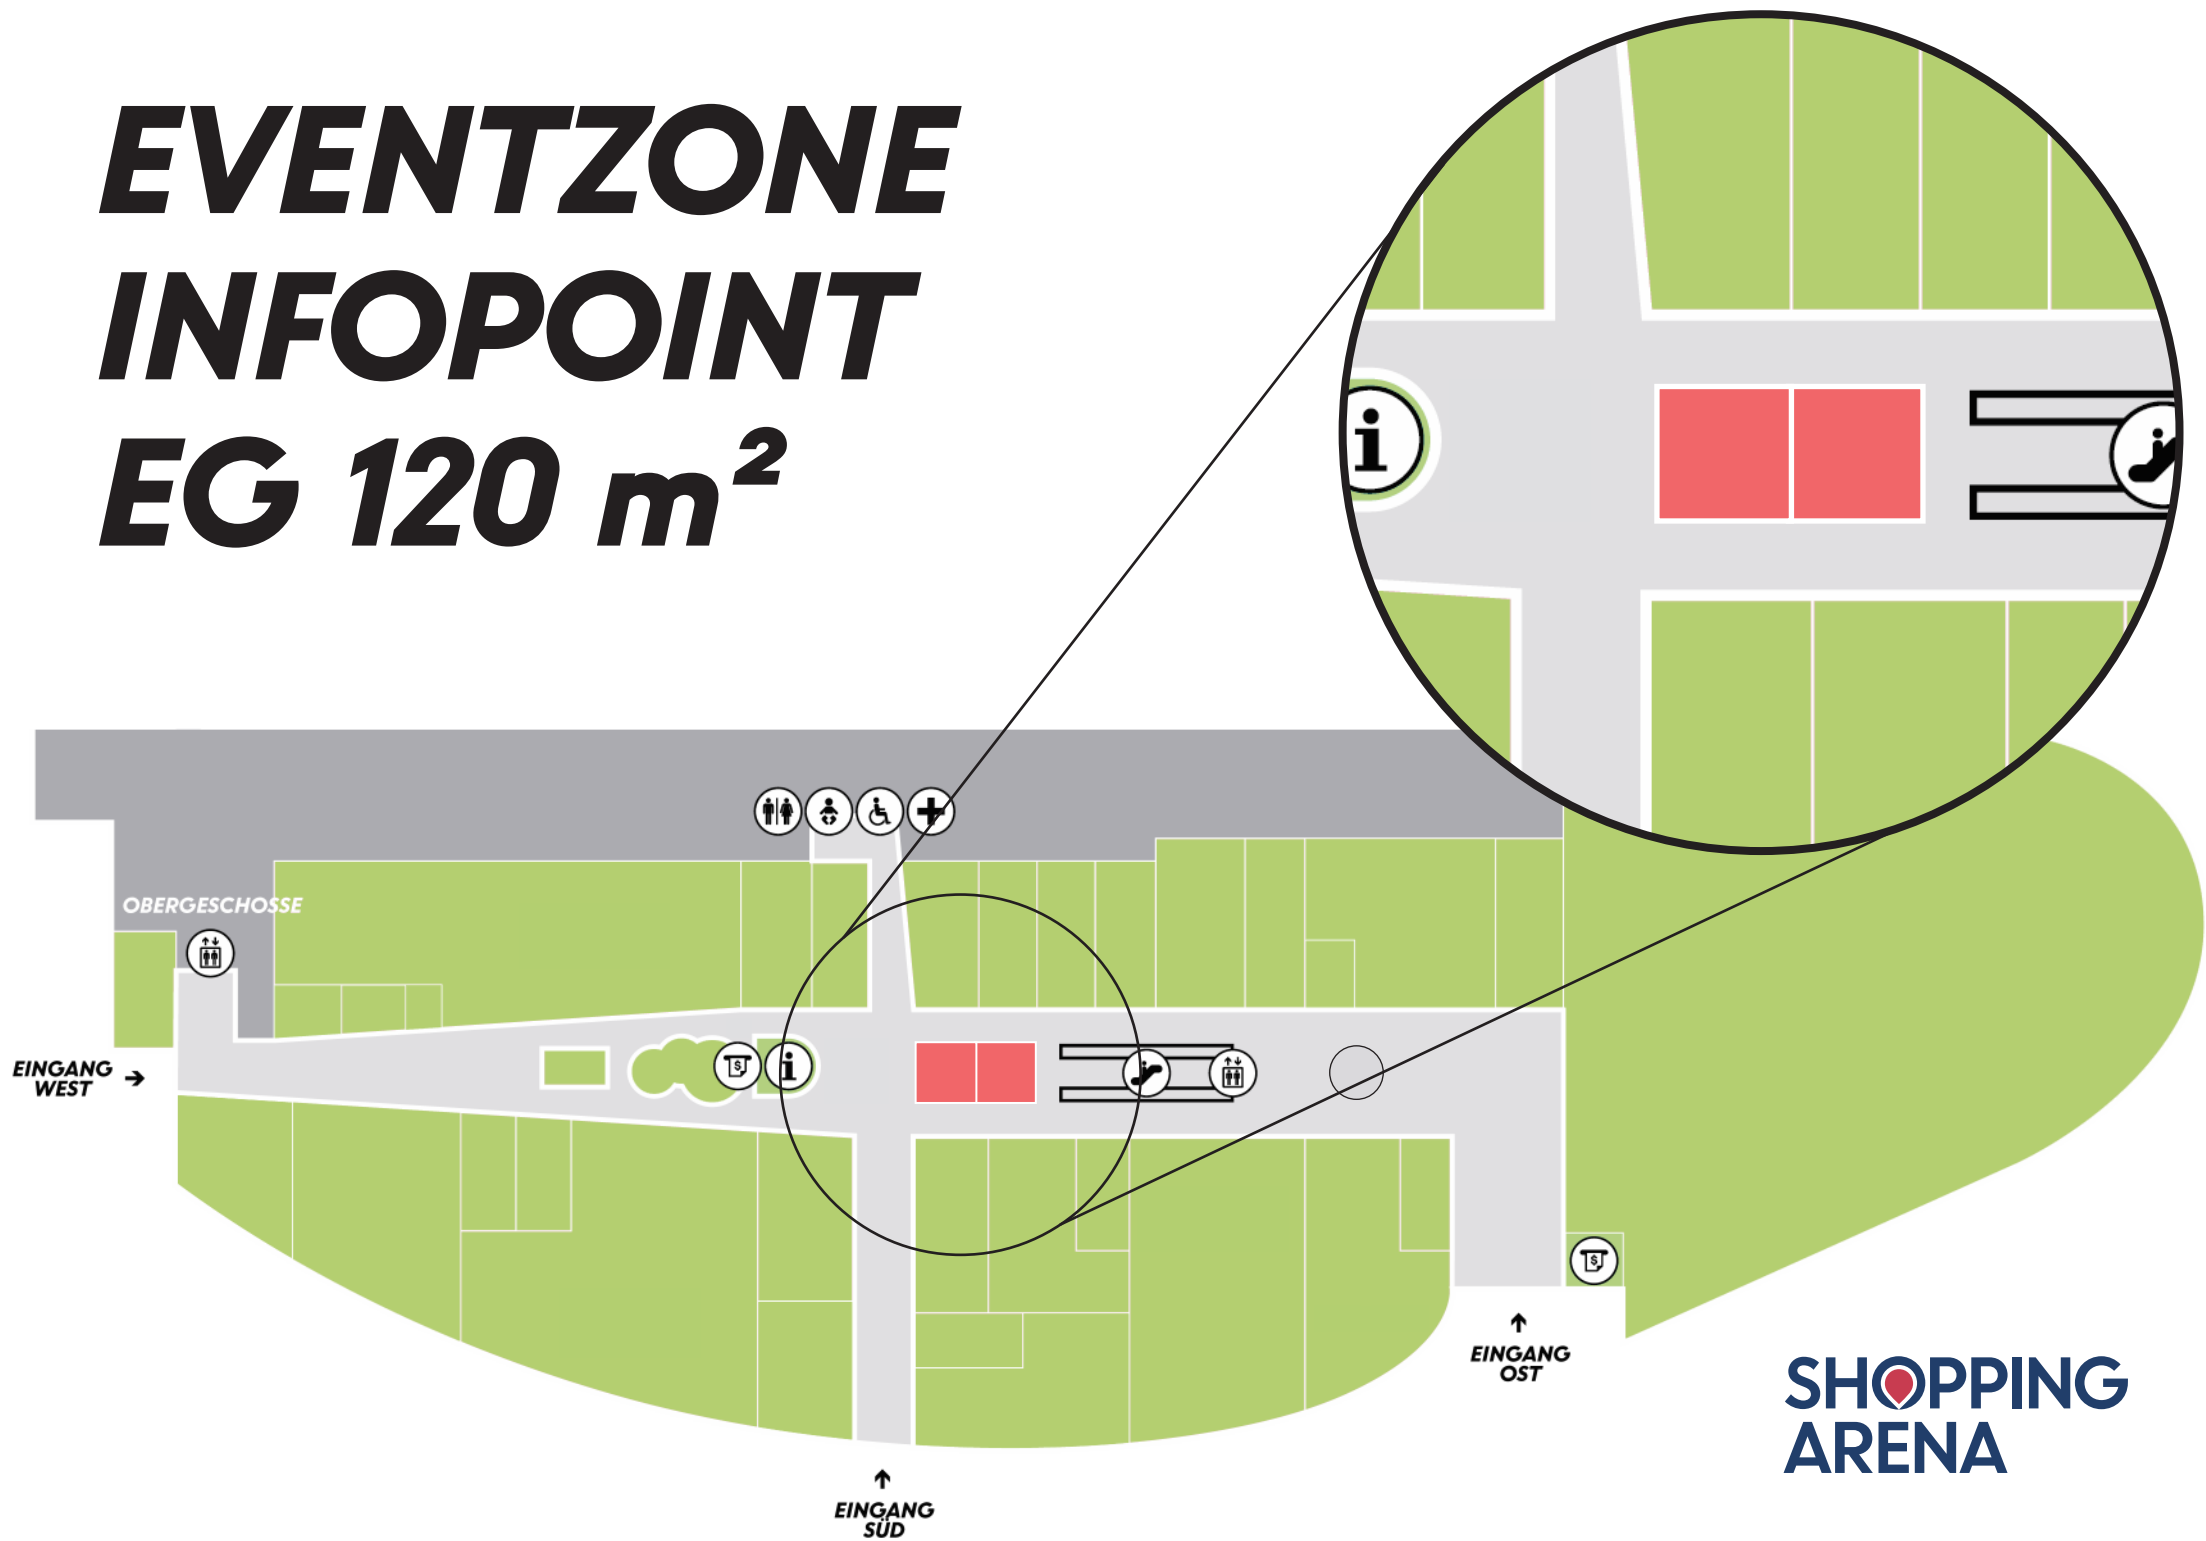

EVENTZONE INFOPOINT EG 120 m²

SHOPPING
ARENA